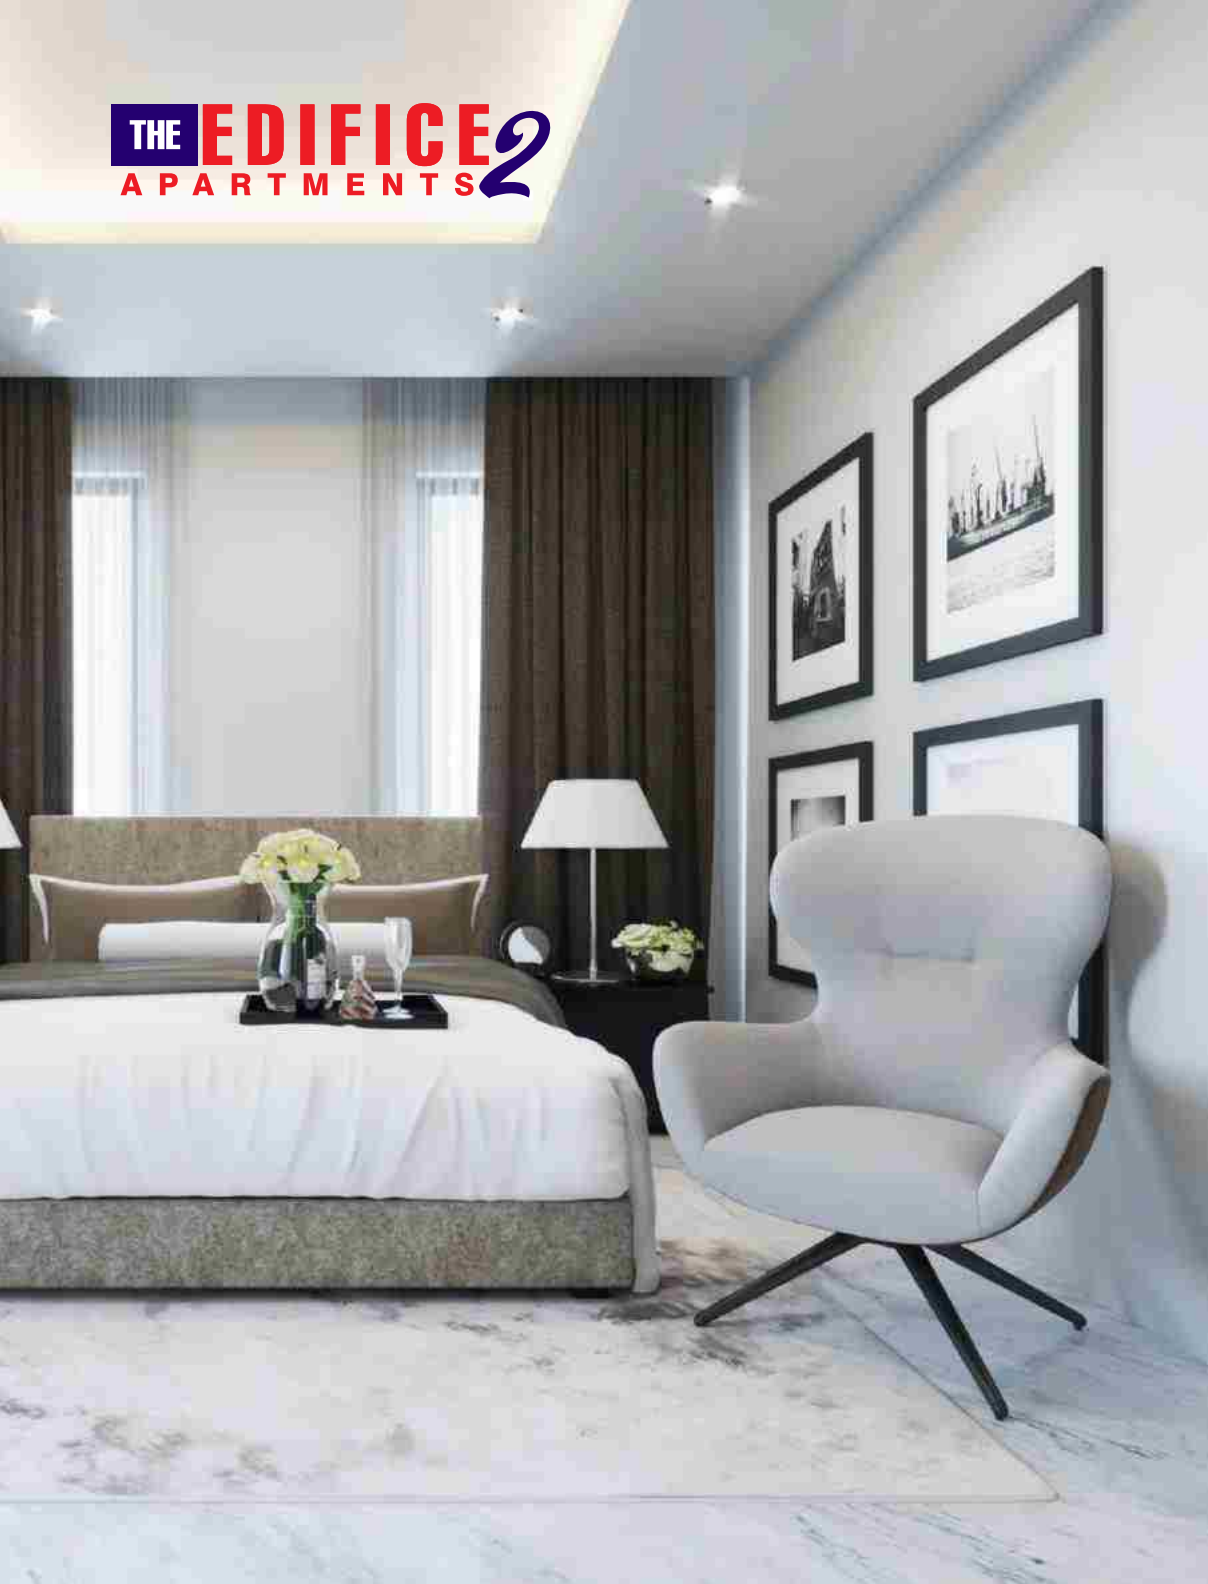

Its floor plans make perfect use of space to deliver luxe living- with its 1-,2- and 3- bedroom apartments featuring modern, open floor plans. Its bold, strong lines leave a lasting impression, making it unforgettable.

THE EDIFICE
APARTMENTS 2

Uniquely Styled for Comfort...

The Edifice is designed to make a difference, a deviation from the norm in the real estate industry. That is why every space on the unit leaves with you with the "wow" feeling. The floor plans are modern and open with space generously used to deliver luxe living with each purpose-built 1-, 2- and 3- apartments. Regardless of the number of rooms, each apartment is uniquely styled for comfort, access and privacy. Unlike many estates, The Edifice won't just make you feel like a homeowner, you would feel like a landlord, because you will totally own your space. Whether you buy the 1-, 2- or 3- Bedroom units, you are assured of a place to truly call home.

What more is that an investment in The Edifice does not only serve you comfort and luxury, it also guarantees you an asset for generations.

Elegance in the Room...

Each room is en-suite for your best convenience and is designed to be safely outfitted with ultra-modern appliances and installations. Wherever a king lives is his Palace, hence we have designed our rooms to ensure that you can truly make a palace out of them with the latest home appliances and fittings, because you are a king.