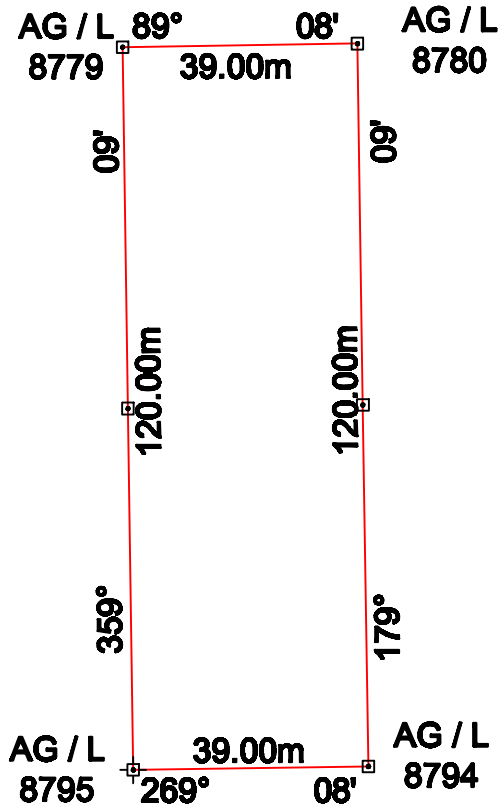

**PLAN SHEWING PROPERTY**  
**SAID TO BELONG TO**  
**THE PINNACLE ANNEX**  
**PWAN STARS ESTATES AND CONCERNS LTD**

**BEING BLOCK 55 PLOTS 11 / 12 ON AJAYI APATA NEW TOWN, SANGOTEDO,  
ETI-OSA LOCAL GOVT. AREA**

**LAGOS STATE**

**SCALE:- 1 : 1000**

**ORIGIN:- U.T.M. (Zone 31)**

**AREA:- 4680.102 SQ. METRES**

712 418.080 mN

571 652.924mE

**CERTIFIED TRUE COPY OF THE  
ORIGINAL PLAN MADE BY ME.**

**PWANSTARS ESTATES AND CONCERNS LTD**