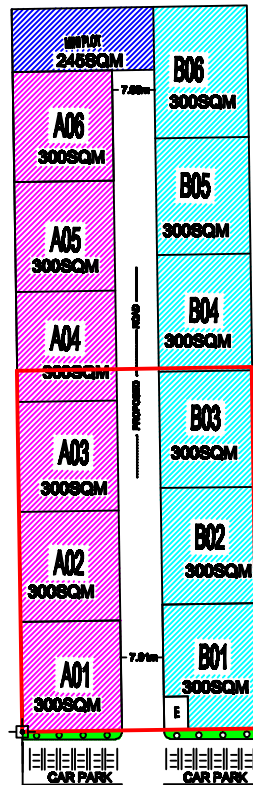

**PROPOSED LAYOUT PLAN SAID TO BELONG TO**  
**THE PINNACLE ANNEX**  
**PWAN STARS ESTATES AND CONCERNS LTD**

**BEING BLOCK 55 PLOTS 11 / 12 ON AJAYI APATA NEW TOWN, SANGOTEDO,  
ETI-OSA LOCAL GOVT. AREA**

**LAGOS STATE**

**SCALE:- 1 : 1000**

**ORIGIN:- U.T.M. (Zone 31)**

**AREA:- 4680.102 SQ. METRES**

712 418.080 mN

571 652.924mE

**CERTIFIED TRUE COPY OF THE  
ORIGINAL PLAN MADE BY ME.**

**PWANSTARS ESTATES AND CONCERNS LTD**

Plot 38B Oba Akinloye Street, Oral Estate,

By Enyo Filling Station, Eleganza.

08138311348

s.olusesi@pwanstars.com

**Date: 15 / 06 / 2022**